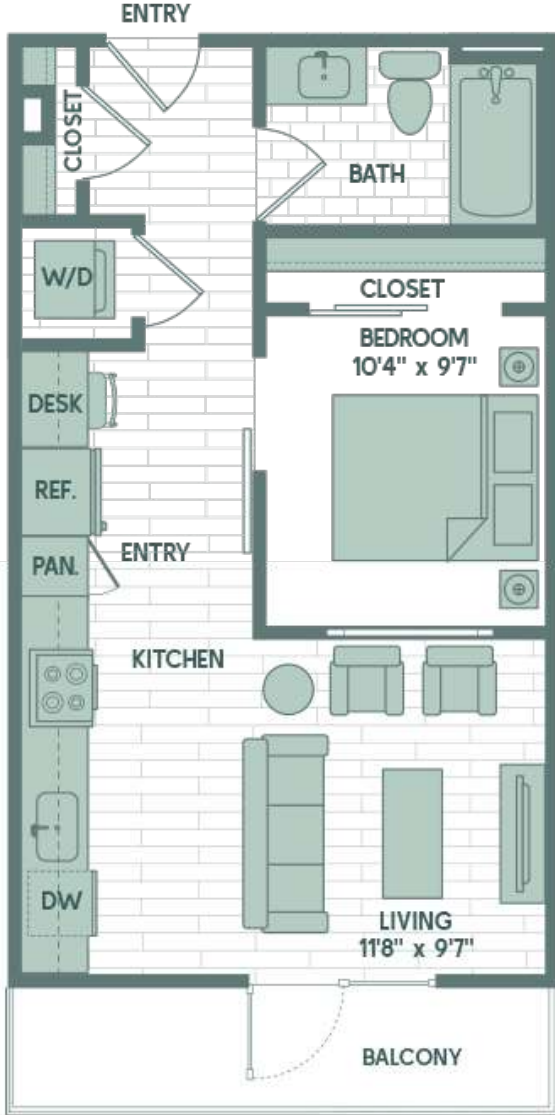

A1-1

1 BED / 1 BATH

540-541

SQ. FT.

A1-1 Alt 1

A1-1 Alt 2 Balcony Variation

1700 Willow Creek | Austin, TX 78741

www.sonderyaustin.com

Floor plans are artist's rendering. All dimensions are approximate. Actual product and specifications may vary in dimension or detail. Not all features are available in every apartment. Prices and availability are subject to change. Please see a representative for details.