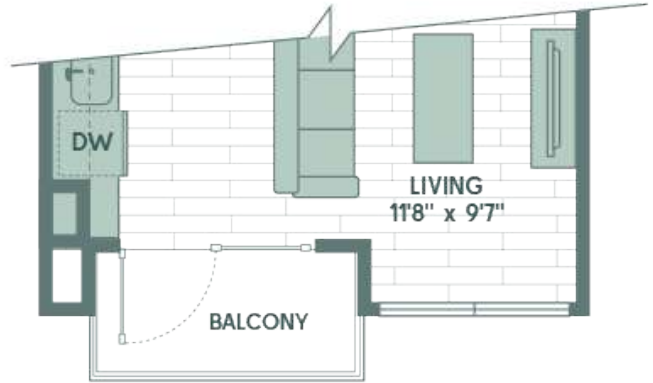

A1-1

1 BED / 1 BATH

540-541

SQ. FT.

A1-1 Alt 1

A1-1 Alt 2 Balcony Variation

1700 Willow Creek | Austin, TX 78741

www.sonderyaustin.com

Floor plans are artist's rendering. All dimensions are approximate. Actual product and specifications may vary in dimension or detail. Not all features are available in every apartment. Prices and availability are subject to change. Please see a representative for details.